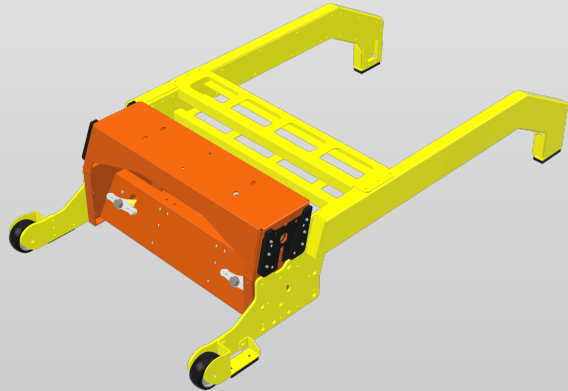

## Product Images & Descriptions

P/N **MX5-Kit**

MX5+ HeliLadder  
With Tool Trays, Short Handrails & Field Kit

P/N **MX-2EXT**

2' Extension  
(Shown with Tool Trays from MX5)

As installed  
on the MX5  
HeliLadder

P/N **MX-5EXT-ELH**

5' Extension with  
Extended Length Handrails  
(Shown with Tool Trays from MX5)

As installed  
on the MX5  
HeliLadder

P/N **MX-2WTEXT**

2' Walk-Thru Extension  
(Shown with Tool Trays from MX5)

As installed  
on the MX5  
HeliLadder

P/N **MX-3WTEXT**

3' Walk-Thru Extension  
(Shown with Tool Trays from MX5)

As installed  
on the MX5  
HeliLadder

P/N **MXPS-SD**

Service Deck with 3 Guardrails,  
2 Safety Bars, 1 Lap Top Tray,  
1 Step, 1 Deck Bumper.

As installed  
on the MX5  
HeliLadder

P/N **MXPS-70P**

70" Platform

As installed on  
two MX5 HeliLadders  
outfitted with Service Decks

P/N **MX-EBU**

Extension Base Unit

MX-EBU shown  
with 5' Extension

MX-EBU shown with 2' and 3' Walk-Thru Extensions