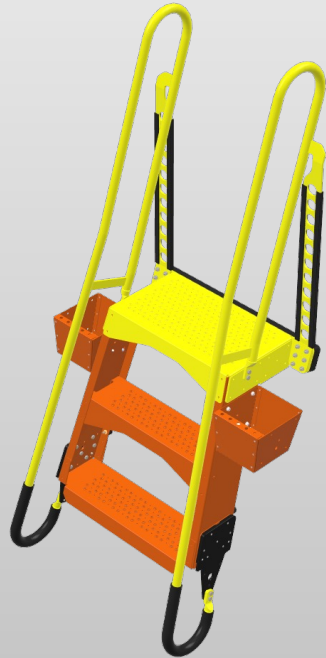

## Product Images & Descriptions

P/N **MX5-Kit**

MX5+ HeliLadder  
With Tool Trays, Short Handrails & Field Kit

P/N **MX-2EXT**

2' Extension  
(Shown with Tool Trays from MX5)

As installed  
on the MX5  
HeliLadder

P/N **MX-3EXT**

3' Extension  
(Shown with Tool Trays from MX5)

As installed  
on the MX5  
HeliLadder

P/N **MX-4EXT**

4' Extension  
(Shown with Tool Trays from MX5)

As installed  
on the MX5  
HeliLadder

P/N **MX-5EXT-ELH**

5' Extension with  
Extended Length Handrails  
(Shown with Tool Trays from MX5)

As installed  
on the MX5  
HeliLadder

P/N **MX-2WTEXT**

2' Walk-Thru Extension  
(Shown with Tool Trays from MX5)

As installed  
on the MX5  
HeliLadder

P/N **MX-3WTEXT**

3' Walk-Thru Extension  
(Shown with Tool Trays from MX5)

As installed  
on the MX5  
HeliLadder

P/N **MXPS-SD**

Service Deck with 3 Guardrails,  
2 Safety Bars, 1 Lap Top Tray,  
1 Step, 1 Deck Bumper.