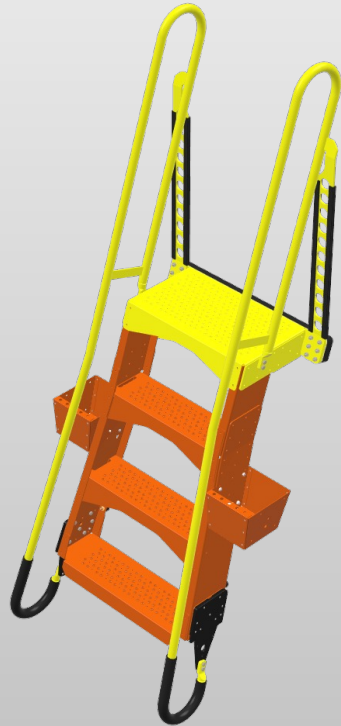

## Product Images & Descriptions

P/N **MX5-Kit**

MX5+ HeliLadder  
With Tool Trays, Short Handrails & Field Kit

P/N **MX-2EXT**

2' Extension  
(Shown with Tool Trays from MX5)

As installed  
on the MX5  
HeliLadder

P/N **MX-3EXT**

3' Extension  
(Shown with Tool Trays from MX5)

As installed  
on the MX5  
HeliLadder

P/N **MX-4EXT**

4' Extension  
(Shown with Tool Trays from MX5)

As installed  
on the MX5  
HeliLadder

P/N **MX-5EXT-ELH**

5' Extension with  
Extended Length Handrails  
(Shown with Tool Trays from MX5)

As installed  
on the MX5  
HeliLadder

P/N **MX-2WTEXT**

2' Walk-Thru Extension  
(Shown with Tool Trays from MX5)

As installed  
on the MX5  
HeliLadder

P/N **MX-3WTEXT**

3' Walk-Thru Extension  
(Shown with Tool Trays from MX5)

As installed  
on the MX5  
HeliLadder

P/N **MXPS-SD**

Service Deck with 3 Guardrails,  
2 Safety Bars, 1 Lap Top Tray,  
1 Step, 1 Deck Bumper.