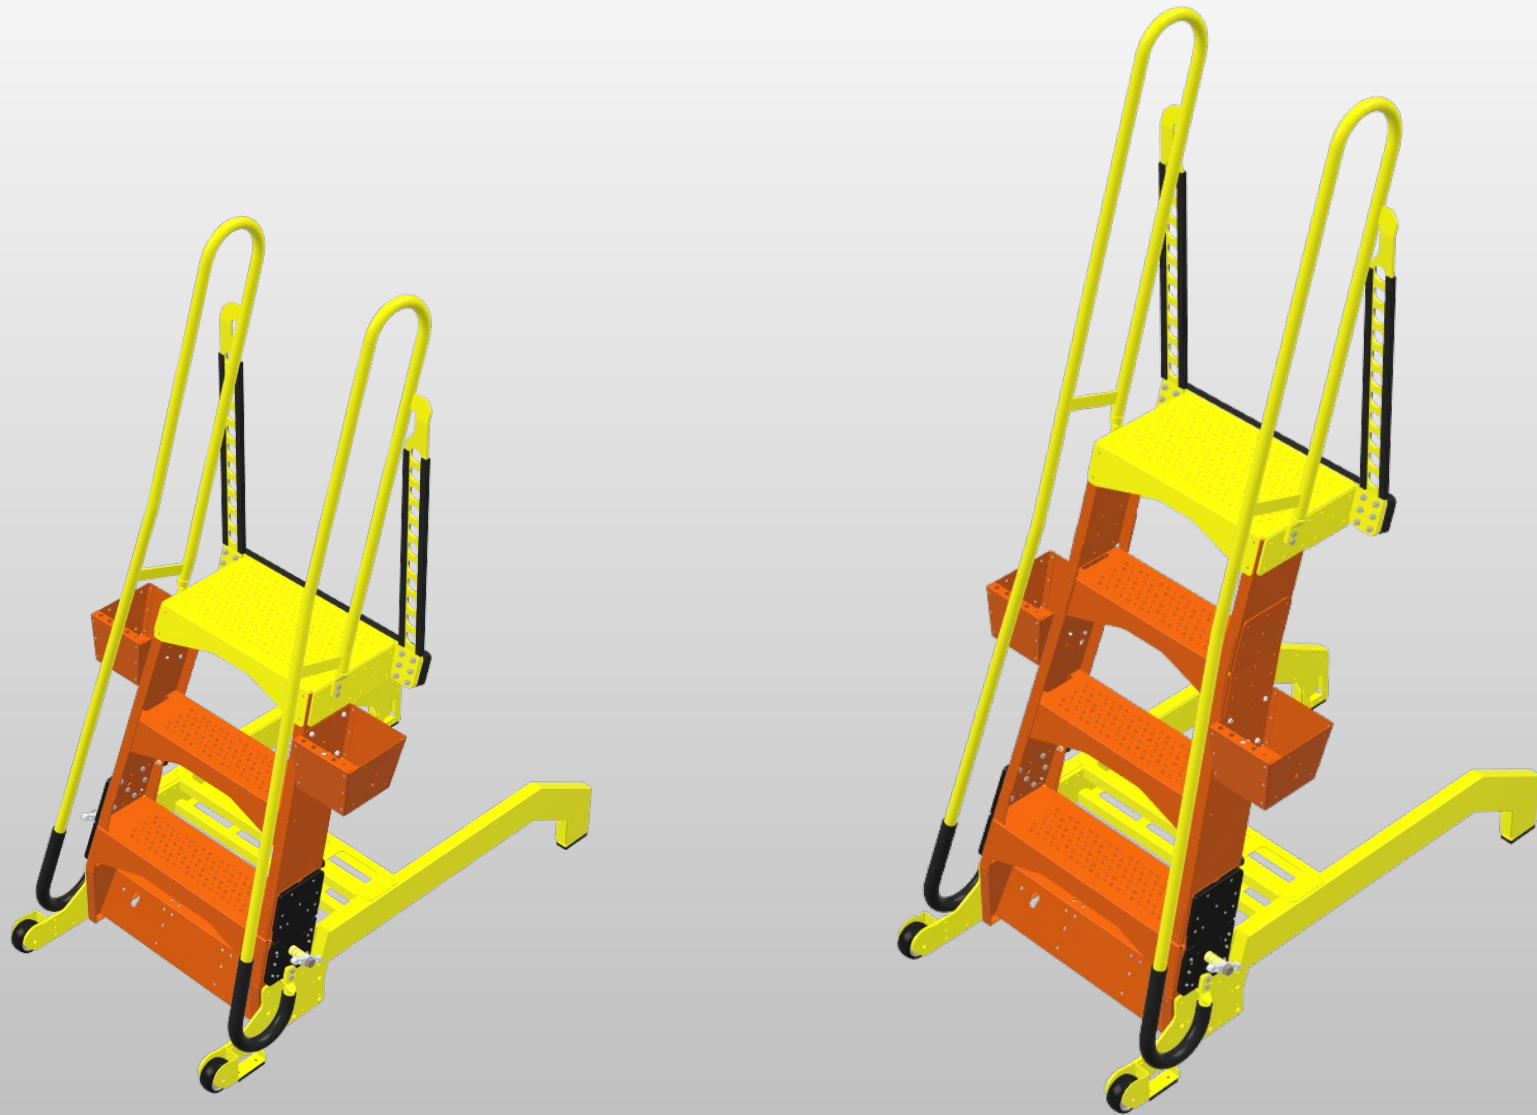

## Product Images & Descriptions

P/N **MX5-Kit**

MX5+ HeliLadder  
With Tool Trays, Short Handrails & Field Kit

P/N **MX-2EXT**

2' Extension  
(Shown with Tool Trays from MX5)

As installed  
on the MX5  
HeliLadder

As installed  
on the MX5  
HeliLadder

P/N **MX-3WTEXT**

3' Walk-Thru Extension  
(Shown with Tool Trays from MX5)

As installed  
on the MX5  
HeliLadder

P/N **MXPS-SD**

Service Deck with 3 Guardrails,  
2 Safety Bars, 1 Lap Top Tray,  
1 Step, 1 Deck Bumper.

As installed  
on the MX5  
HeliLadder

P/N **MXPS-70P**

70" Platform

As installed on  
two MX5 HeliLadders  
outfitted with Service Decks

P/N **MX-EBU**

Extension Base Unit

MX-EBU shown  
with 5' Extension

MX-EBU shown with 2' and 3' Walk-Thru Extensions

P/N **MX-RWK**

Retractable Wheel Kit

As installed on MX5  
with Service Deck