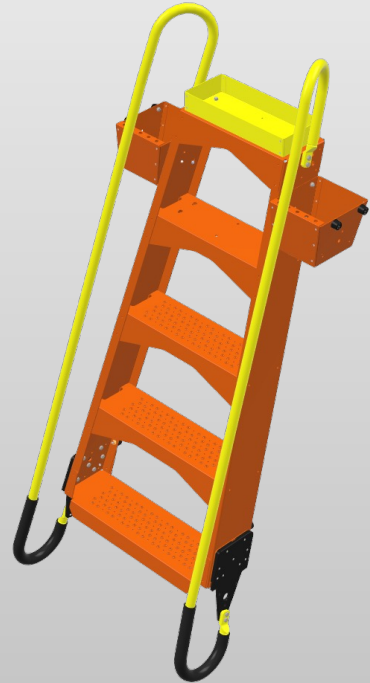

## Product Images & Descriptions

P/N **MX5-Kit**

MX5+ HeliLadder  
With Tool Trays, Short Handrails & Field Kit

P/N **MX-2EXT**

2' Extension  
(Shown with Tool Trays from MX5)

As installed  
on the MX5  
HeliLadder

P/N **MX-3EXT**

3' Extension  
(Shown with Tool Trays from MX5)

As installed  
on the MX5  
HeliLadder

P/N **MX-4EXT**

4' Extension  
(Shown with Tool Trays from MX5)

As installed  
on the MX5  
HeliLadder

P/N **MX-5EXT-ELH**

5' Extension with  
Extended Length Handrails  
(Shown with Tool Trays from MX5)

As installed  
on the MX5  
HeliLadder

P/N **MX-2WTEXT**

2' Walk-Thru Extension  
(Shown with Tool Trays from MX5)

As installed  
on the MX5  
HeliLadder

P/N **MX-3WTEXT**

3' Walk-Thru Extension  
(Shown with Tool Trays from MX5)

As installed  
on the MX5  
HeliLadder

P/N **MXPS-SD**

Service Deck with 3 Guardrails,  
2 Safety Bars, 1 Lap Top Tray,  
1 Step, 1 Deck Bumper.