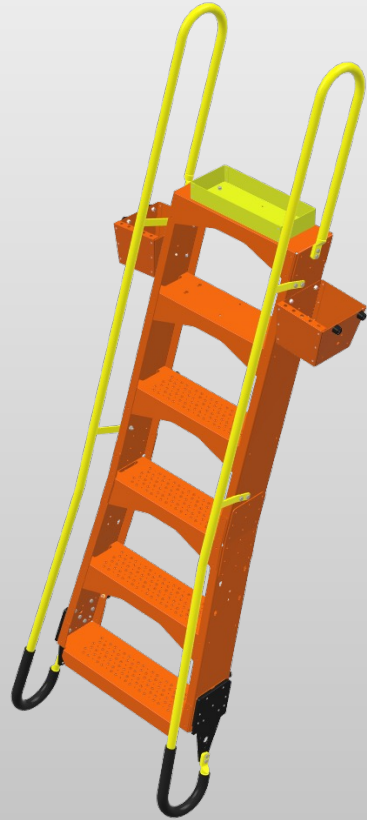

## Product Images & Descriptions

P/N **MX5-Kit**

MX5+ HeliLadder  
With Tool Trays, Short Handrails & Field Kit

P/N **MX-2EXT**

2' Extension  
(Shown with Tool Trays from MX5)

As installed  
on the MX5  
HeliLadder

P/N **MX-3EXT**

3' Extension  
(Shown with Tool Trays from MX5)

As installed  
on the MX5  
HeliLadder

P/N **MX-4EXT**

4' Extension  
(Shown with Tool Trays from MX5)

As installed  
on the MX5  
HeliLadder

P/N **MX-5EXT-ELH**

5' Extension with  
Extended Length Handrails  
(Shown with Tool Trays from MX5)

As installed  
on the MX5  
HeliLadder

P/N **MX-2WTEXT**

2' Walk-Thru Extension  
(Shown with Tool Trays from MX5)

As installed  
on the MX5  
HeliLadder

P/N **MX-3WTEXT**

3' Walk-Thru Extension  
(Shown with Tool Trays from MX5)

As installed  
on the MX5  
HeliLadder

P/N **MXPS-SD**

Service Deck with 3 Guardrails,  
2 Safety Bars, 1 Lap Top Tray,  
1 Step, 1 Deck Bumper.